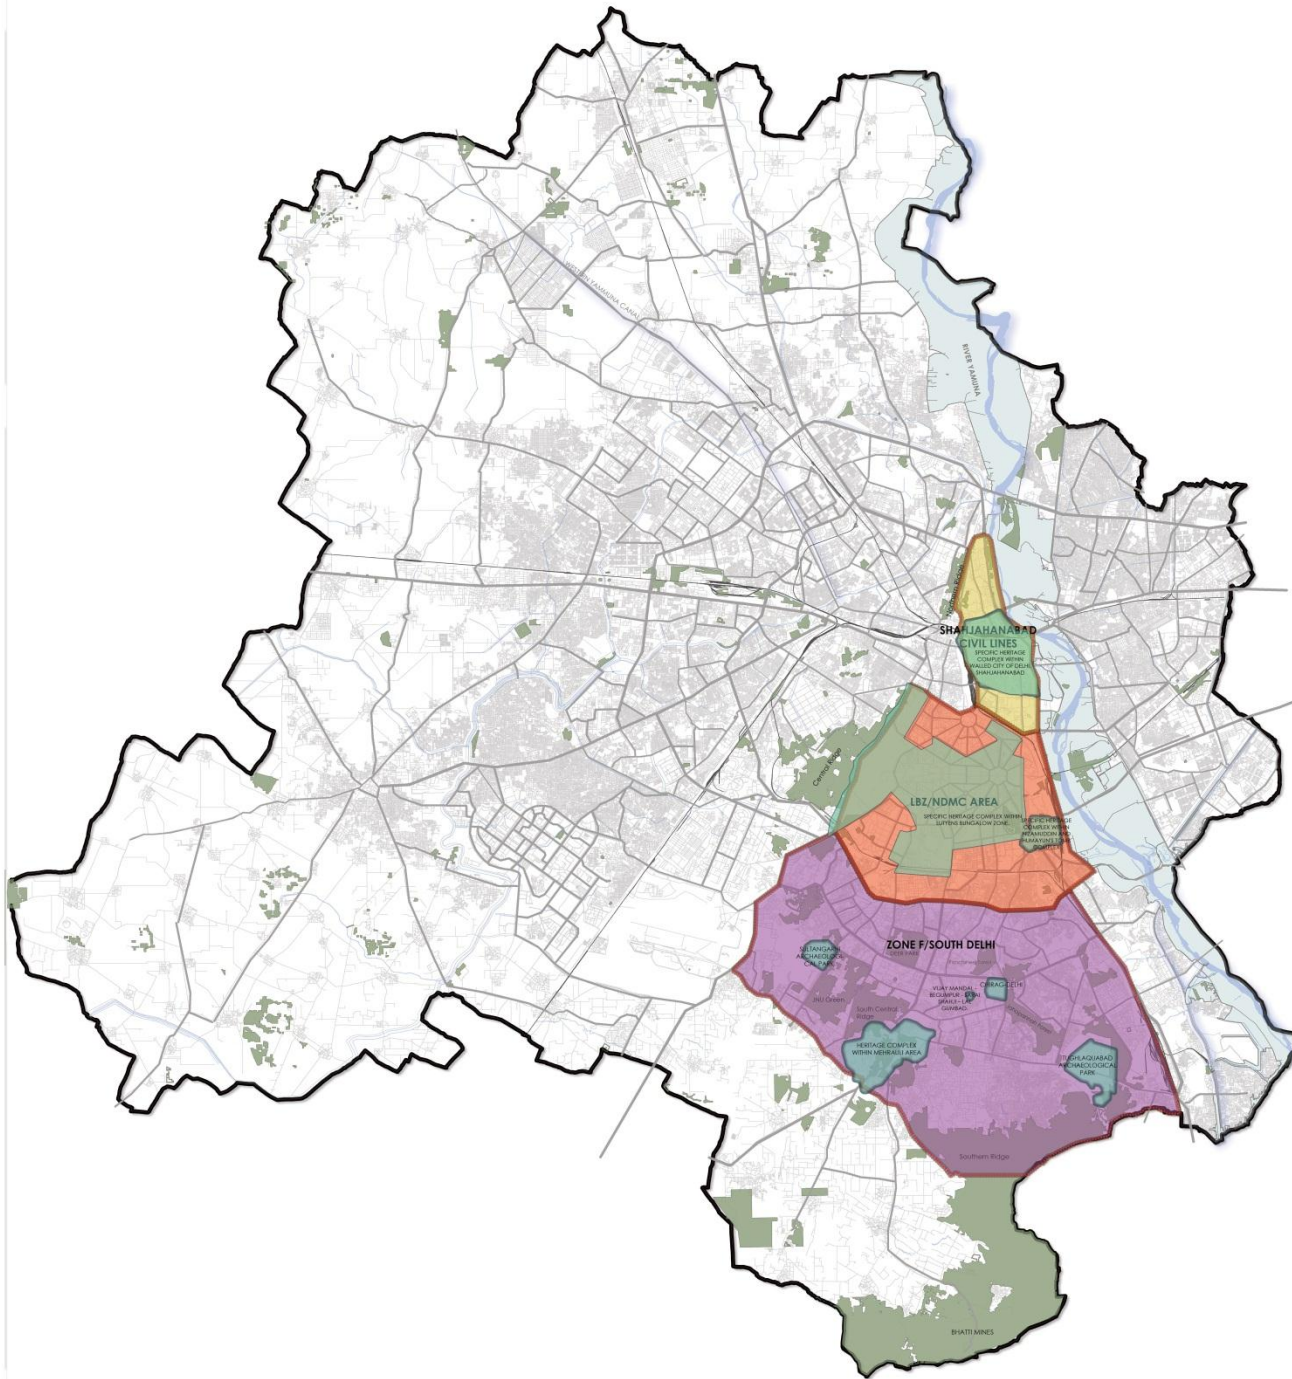

**COLOUR CODED MAP (DIGITAL) SHOWING
HCC JURISDICTION AREA**

NOTE:
- ALL NOTIFIED HERITAGE IDENTIFIED IN THIS MAP IS BASED ON
- ASI MONUMENTS LIST
- MCD - F.NO.7 (367)/227/2002/UD/841 DATED 25TH FEBRAURY,
- NDMC NOTIFICATION- F. NO. 4/2/2009/UD/L 6565 DATED 1ST OCTOBER 2009
- THE PROFILE SHOWN HERE ARE INDICATIVE.
- SIZE, PROFILE OR LOCATION OF MONUMENTS/PRECNCTS/ HERITAGE STRUCTURES ARE NOT AVAILABLE WITH ASI, MCD, NDMC.

COLOR CODE

- SHAHJAHANABAD/ CIVIL LINES
- LBZ/NDMC AREA
- ZONE F / SOUTH DELHI
- Heritage Zones as indicated in the Zonal Plan